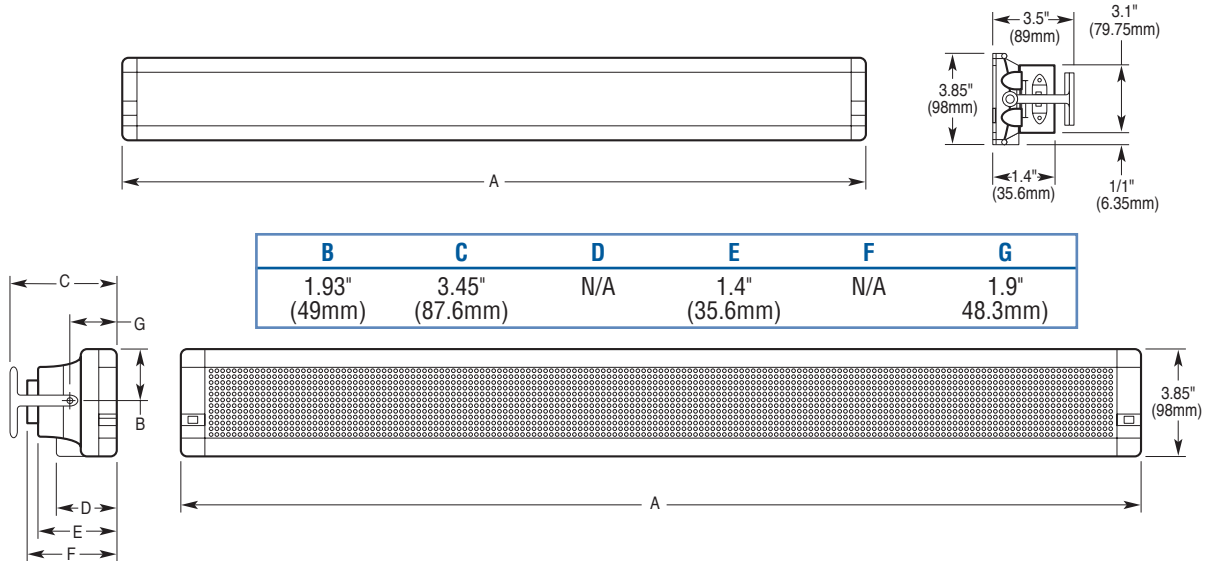

MESSAGE CENTERS & ANNUNCIATORS

Electronic Displays, Inc.

TECHNICAL INFORMATION

Part. No.	EDV111-780-MC	EDV111-7120-MC	EDV111-7160-MC	EDV111-7240-MC	EDV111-7320-MC
Dimension A	27.5" (699mm)	39" (991mm)	49" (1245mm)	73" (1854mm)	93" (2362mm)

B	C	D	E	F	G
1.93" (49mm)	3.45" (87.6mm)	N/A	1.4" (35.6mm)	N/A	1.9" (48.3mm)

Cat. No.	Power	No. Characters	Character size Array	Pixel Size Diameter Pixel Pitch	Pixel Color	Weight	Max. viewing distance w/largest font*	Message Capacity	Operating Environment	Case Dimensions / Display Dimensions
EDV111-780-MC	120V AC ± 10% 40 watt max.	16	2.25" Array 80 x 7 pixels	.2" (5mm) .08" (20mm)	8 colors and 5 rainbow effects	9 lbs.	100 ft.	100 different messages can be stored & displayed, 7,000 characters	32-120°F 0-95% relative humidity non- condensing	27.5"L 3"D 4"H/ 4"H 26"L
EDV111-7120-MC	120V AC ± 10% 40 watt max.	20	2.25 " Array 120 x 7 pixels	.2" (5mm) .08" (20mm)	8 colors and 5 rainbow effects	15 lbs.	100 ft.	100 different messages can be stored & displayed, 7,000 characters	32-120°F 0-95% relative humidity non- condensing	39"L 3"D 4"H/ 4"H 37.5"L
EDV111-7160-MC	120V AC ± 10% 40 watt max.	32	2.25 " Array 160 x 7 pixels	.2" (5mm) .08" (20mm)	8 colors and 5 rainbow effects	21 lbs.	100 ft.	100 different messages can be stored & displayed, 7,000 characters	32-120°F 0-95% relative humidity non- condensing	49"L 3"D 4"H/ 4"H 47.5"L
EDV111-7240-MC	120V AC ± 10% 50 watt max.	48	2.25 " Array 240 x 7 pixels	.2" (5mm) .08" (20mm)	8 colors and 5 rainbow effects	27 lbs.	100 ft.	100 different messages can be stored & displayed, 7,000 characters	32-120°F 0-95% relative humidity non- condensing	73"L 3"D 4"H/ 4"H 71.5"L
EDV111-7320-MC	120V AC ± 10% 100 watt max.	64	2.25 " Array 320 x 7 pixels	.2" (5mm) .08" (20mm)	8 colors and 5 rainbow effects	33 lbs.	100 ft.	100 different messages can be stored & displayed, 7,000 characters	32-120°F 0-95% relative humidity non- condensing	93"L 3"D 4"H/ 4"H 91.5"L